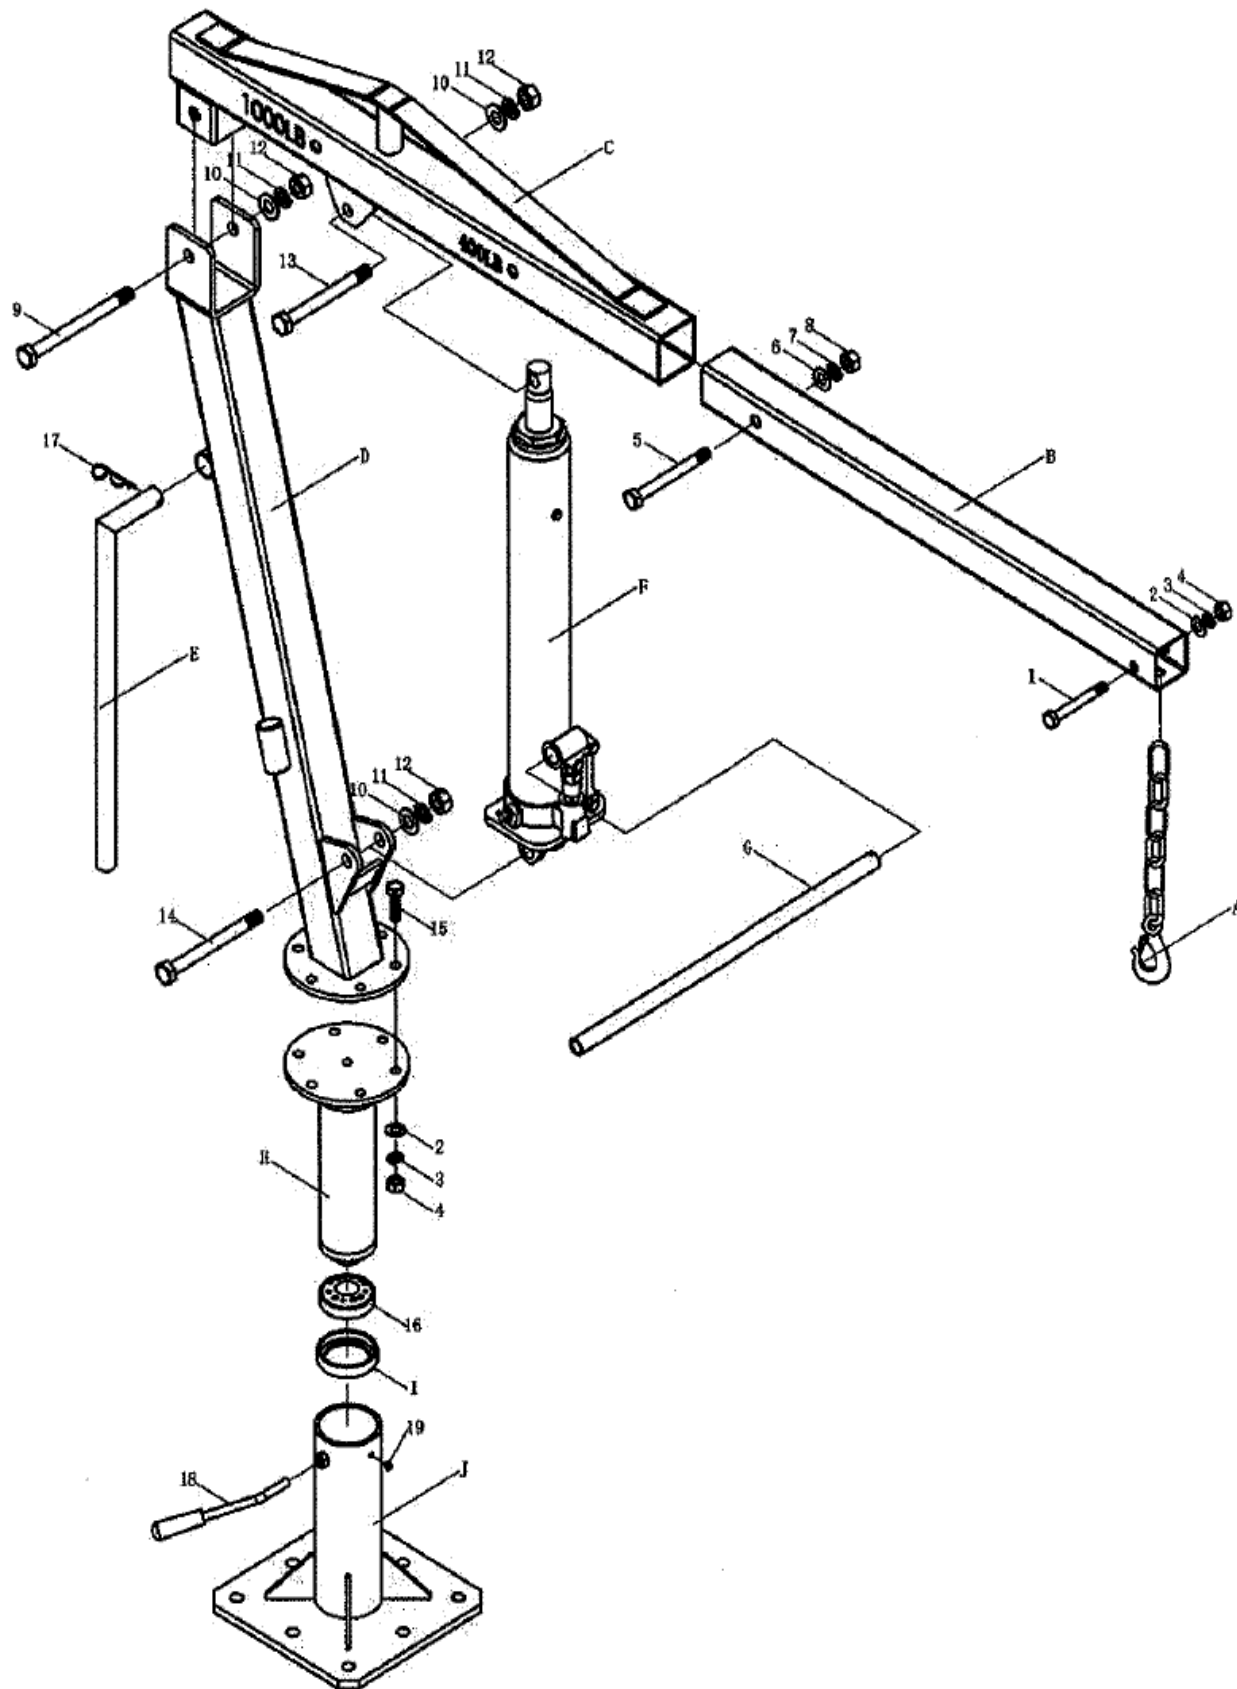

*ONLY PARTS WITH PART ORDER NUMBER ARE AVAILABLE FOR SALE
DO NOT COPY OR DISTRIBUTE THIS MATERIAL WITH OUT PERMISSION OF AFF, INC.