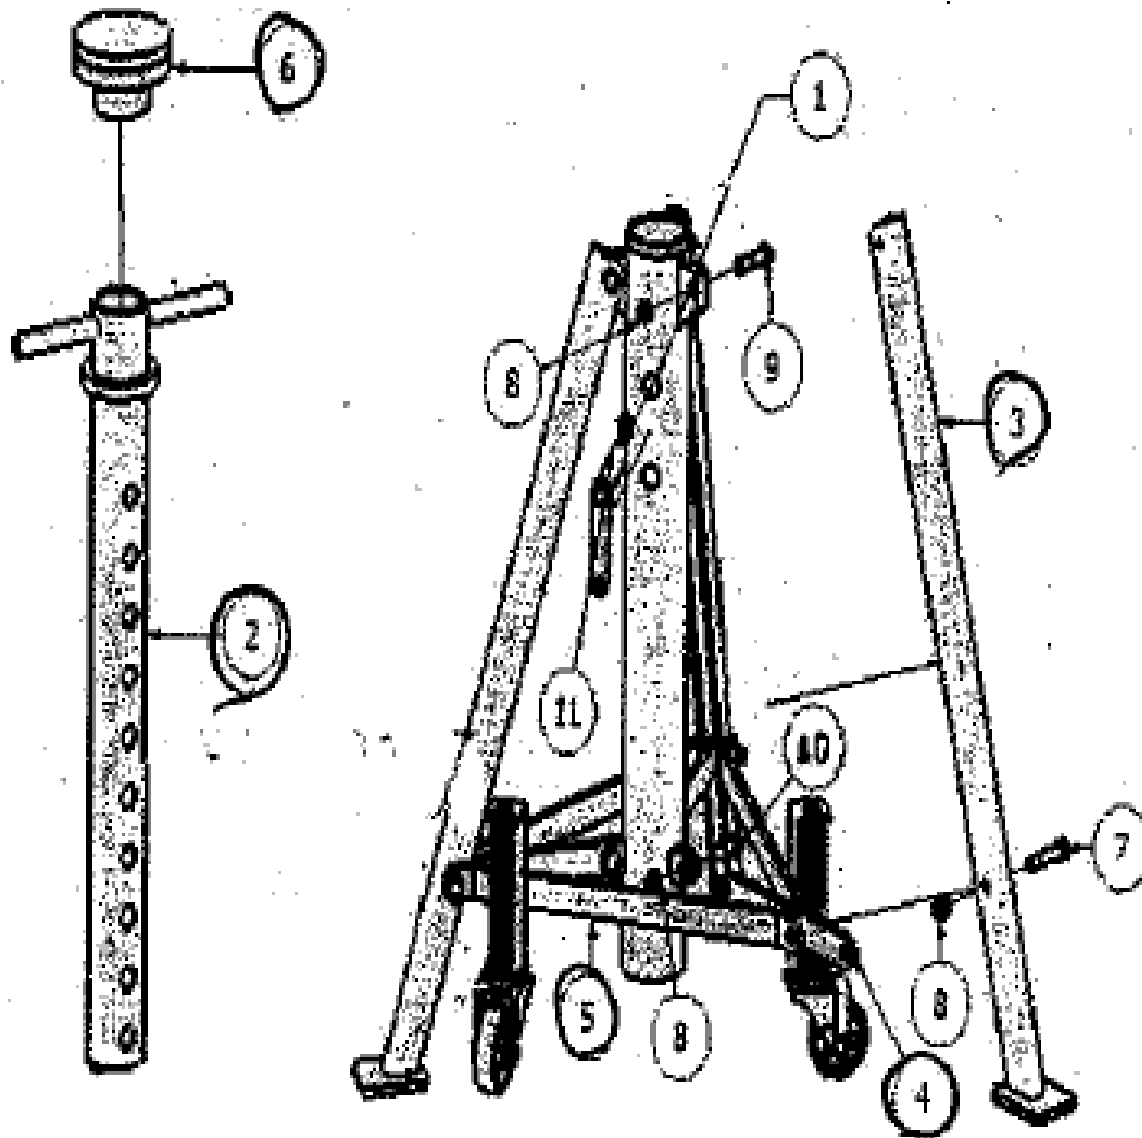

*ONLY PARTS WITH PART ORDER NUMBER ARE AVAILABLE FOR SALE
DO NOT COPY OR DISTRIBUTE THIS MATERIAL WITH OUT PERMISSION OF AFF, INC.