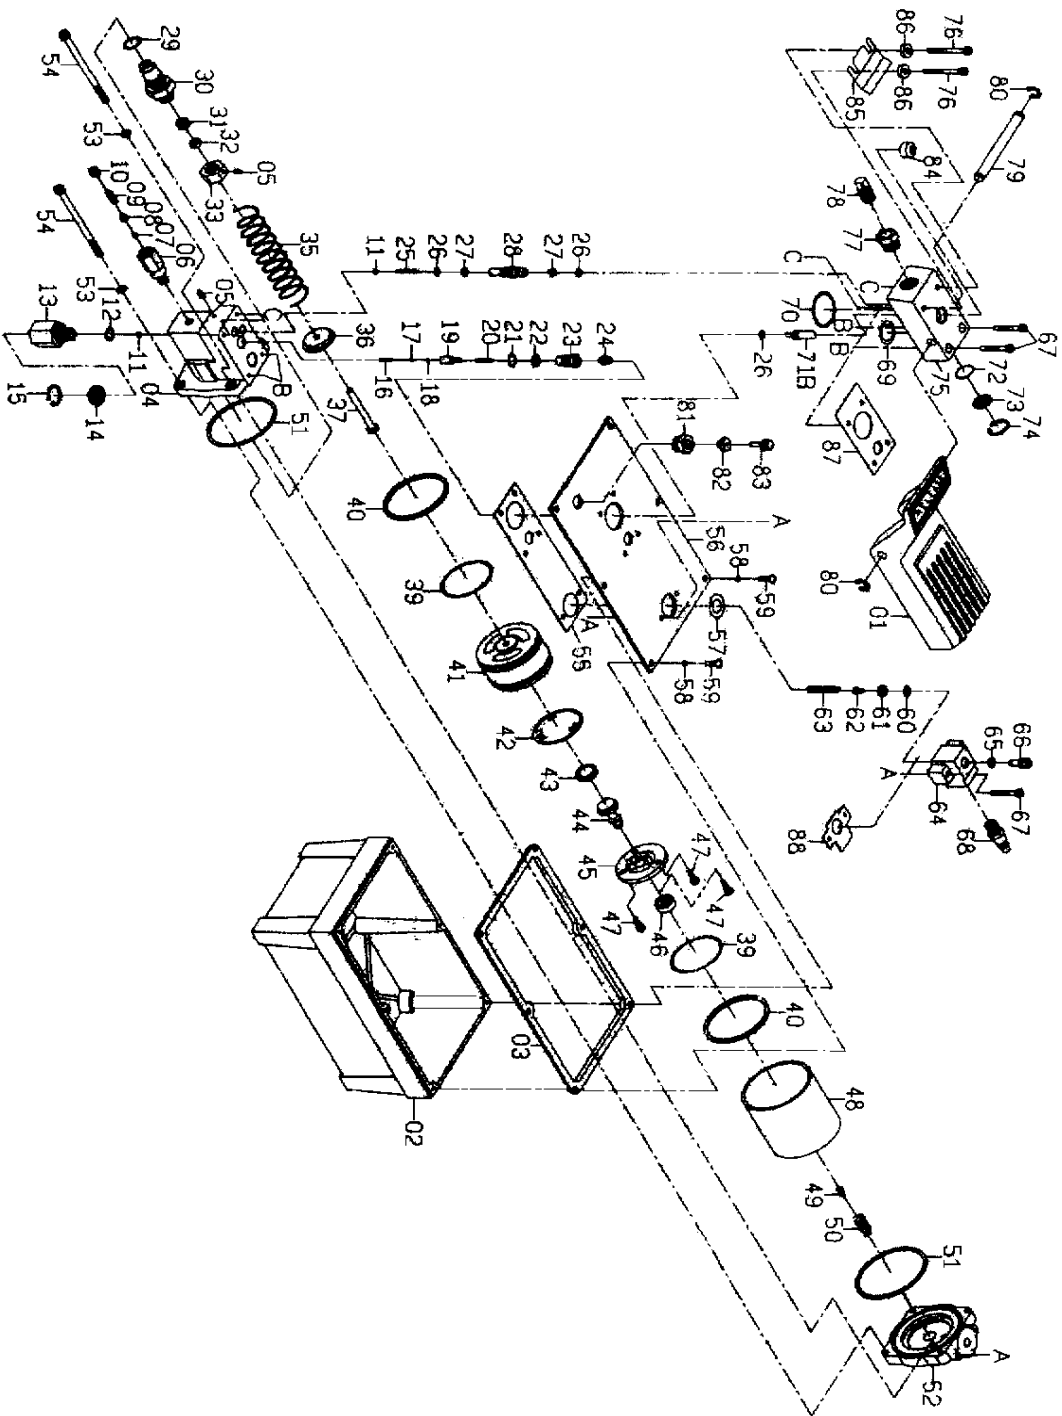

AIR-HYDRAULIC PUMP

DO NOT COPY OR DISTRIBUTE THIS MATERIAL WITHOUT PERMISSION OF AFF, INC.